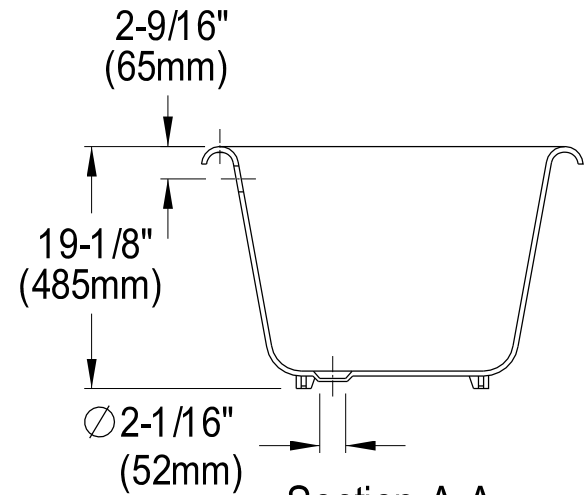

# VCT7D663013NB1,5,8

66" Cast Iron Bathtub With 7" Faucet Drillings

Section A-A