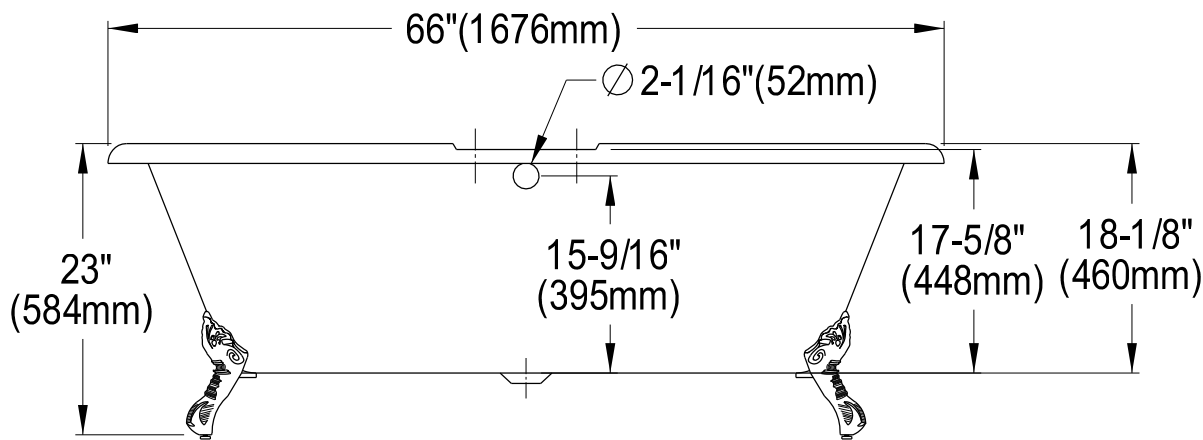

# VCT7D663013NB1,5,8

66" Cast Iron Bathtub With 7" Faucet Drillings

Section A-A