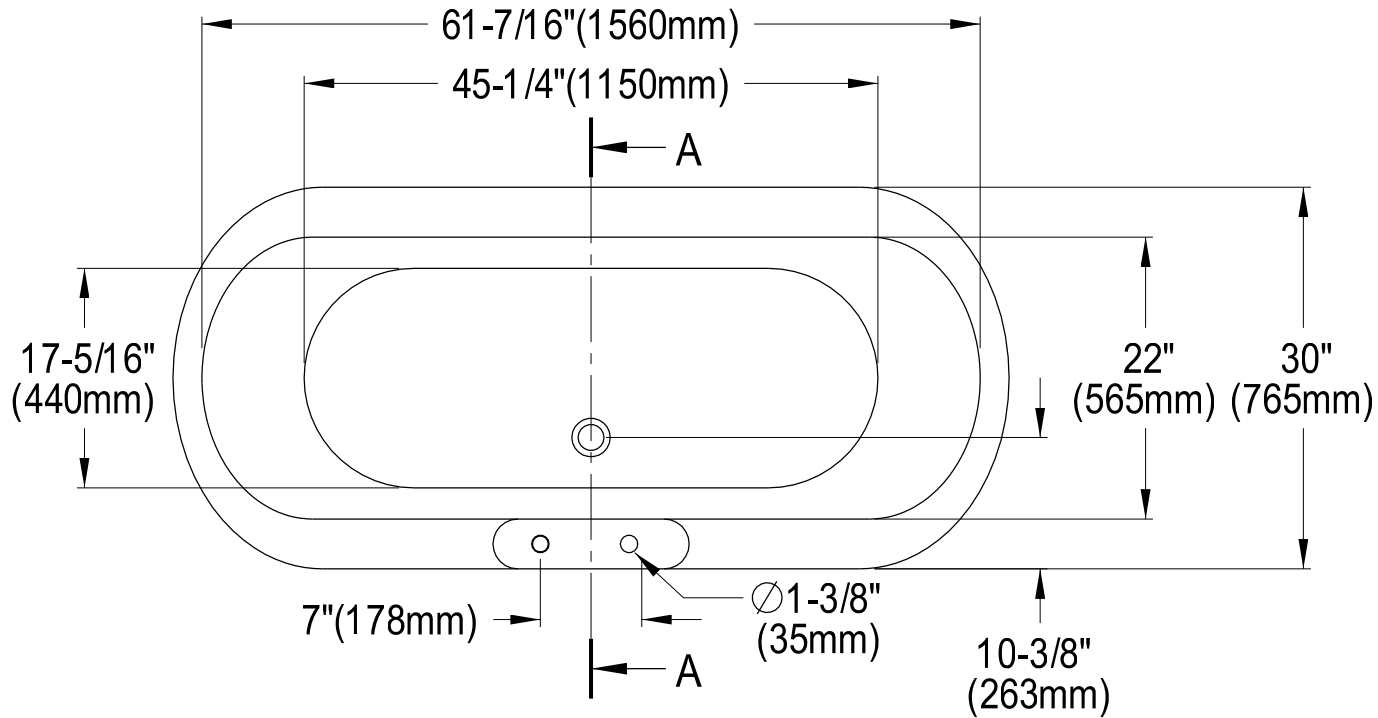

# VCT7D663013NB1,5,8

66" Cast Iron Bathtub With 7" Faucet Drillings

Section A-A